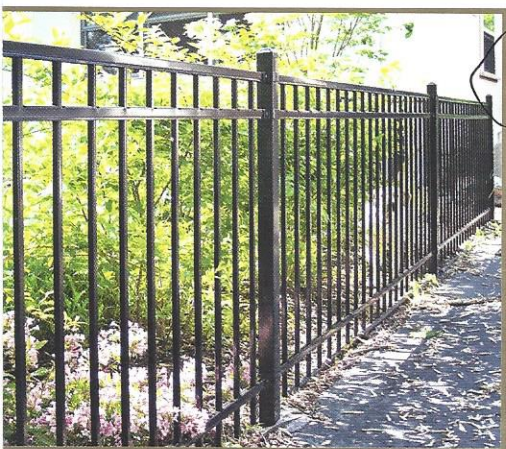

CLASSIC™

Timeless Elegance

Classic style features extended pickets that culminate to an arrow-pointed spear capture the beautiful look of old style wrought iron fencing. Single, double and arched walk gates that perfectly match this fence style are also available.

- ❖ *2-rail panels in 3', 3½', 4' and 5' heights, with a standard or flush bottom rail*
- ❖ *3-rail panels in 3', 3½', 4', 5' and 6' heights, with a standard or flush bottom rail*

MAJESTIC™

Modern Beauty

Majestic's flush top rail projects a clean, streamlined look that make it one of the most popular styles in the Montage family. Single, double and arched walk gates that perfectly match this fence style are available as well.

GENESIS™

Creatively Distinct

Genesis style's extended flat-topped pickets serve as a foundation for your choice of accent finials providing a customized design. Single, double and arched walk gates that perfectly match this fence style are available as well.