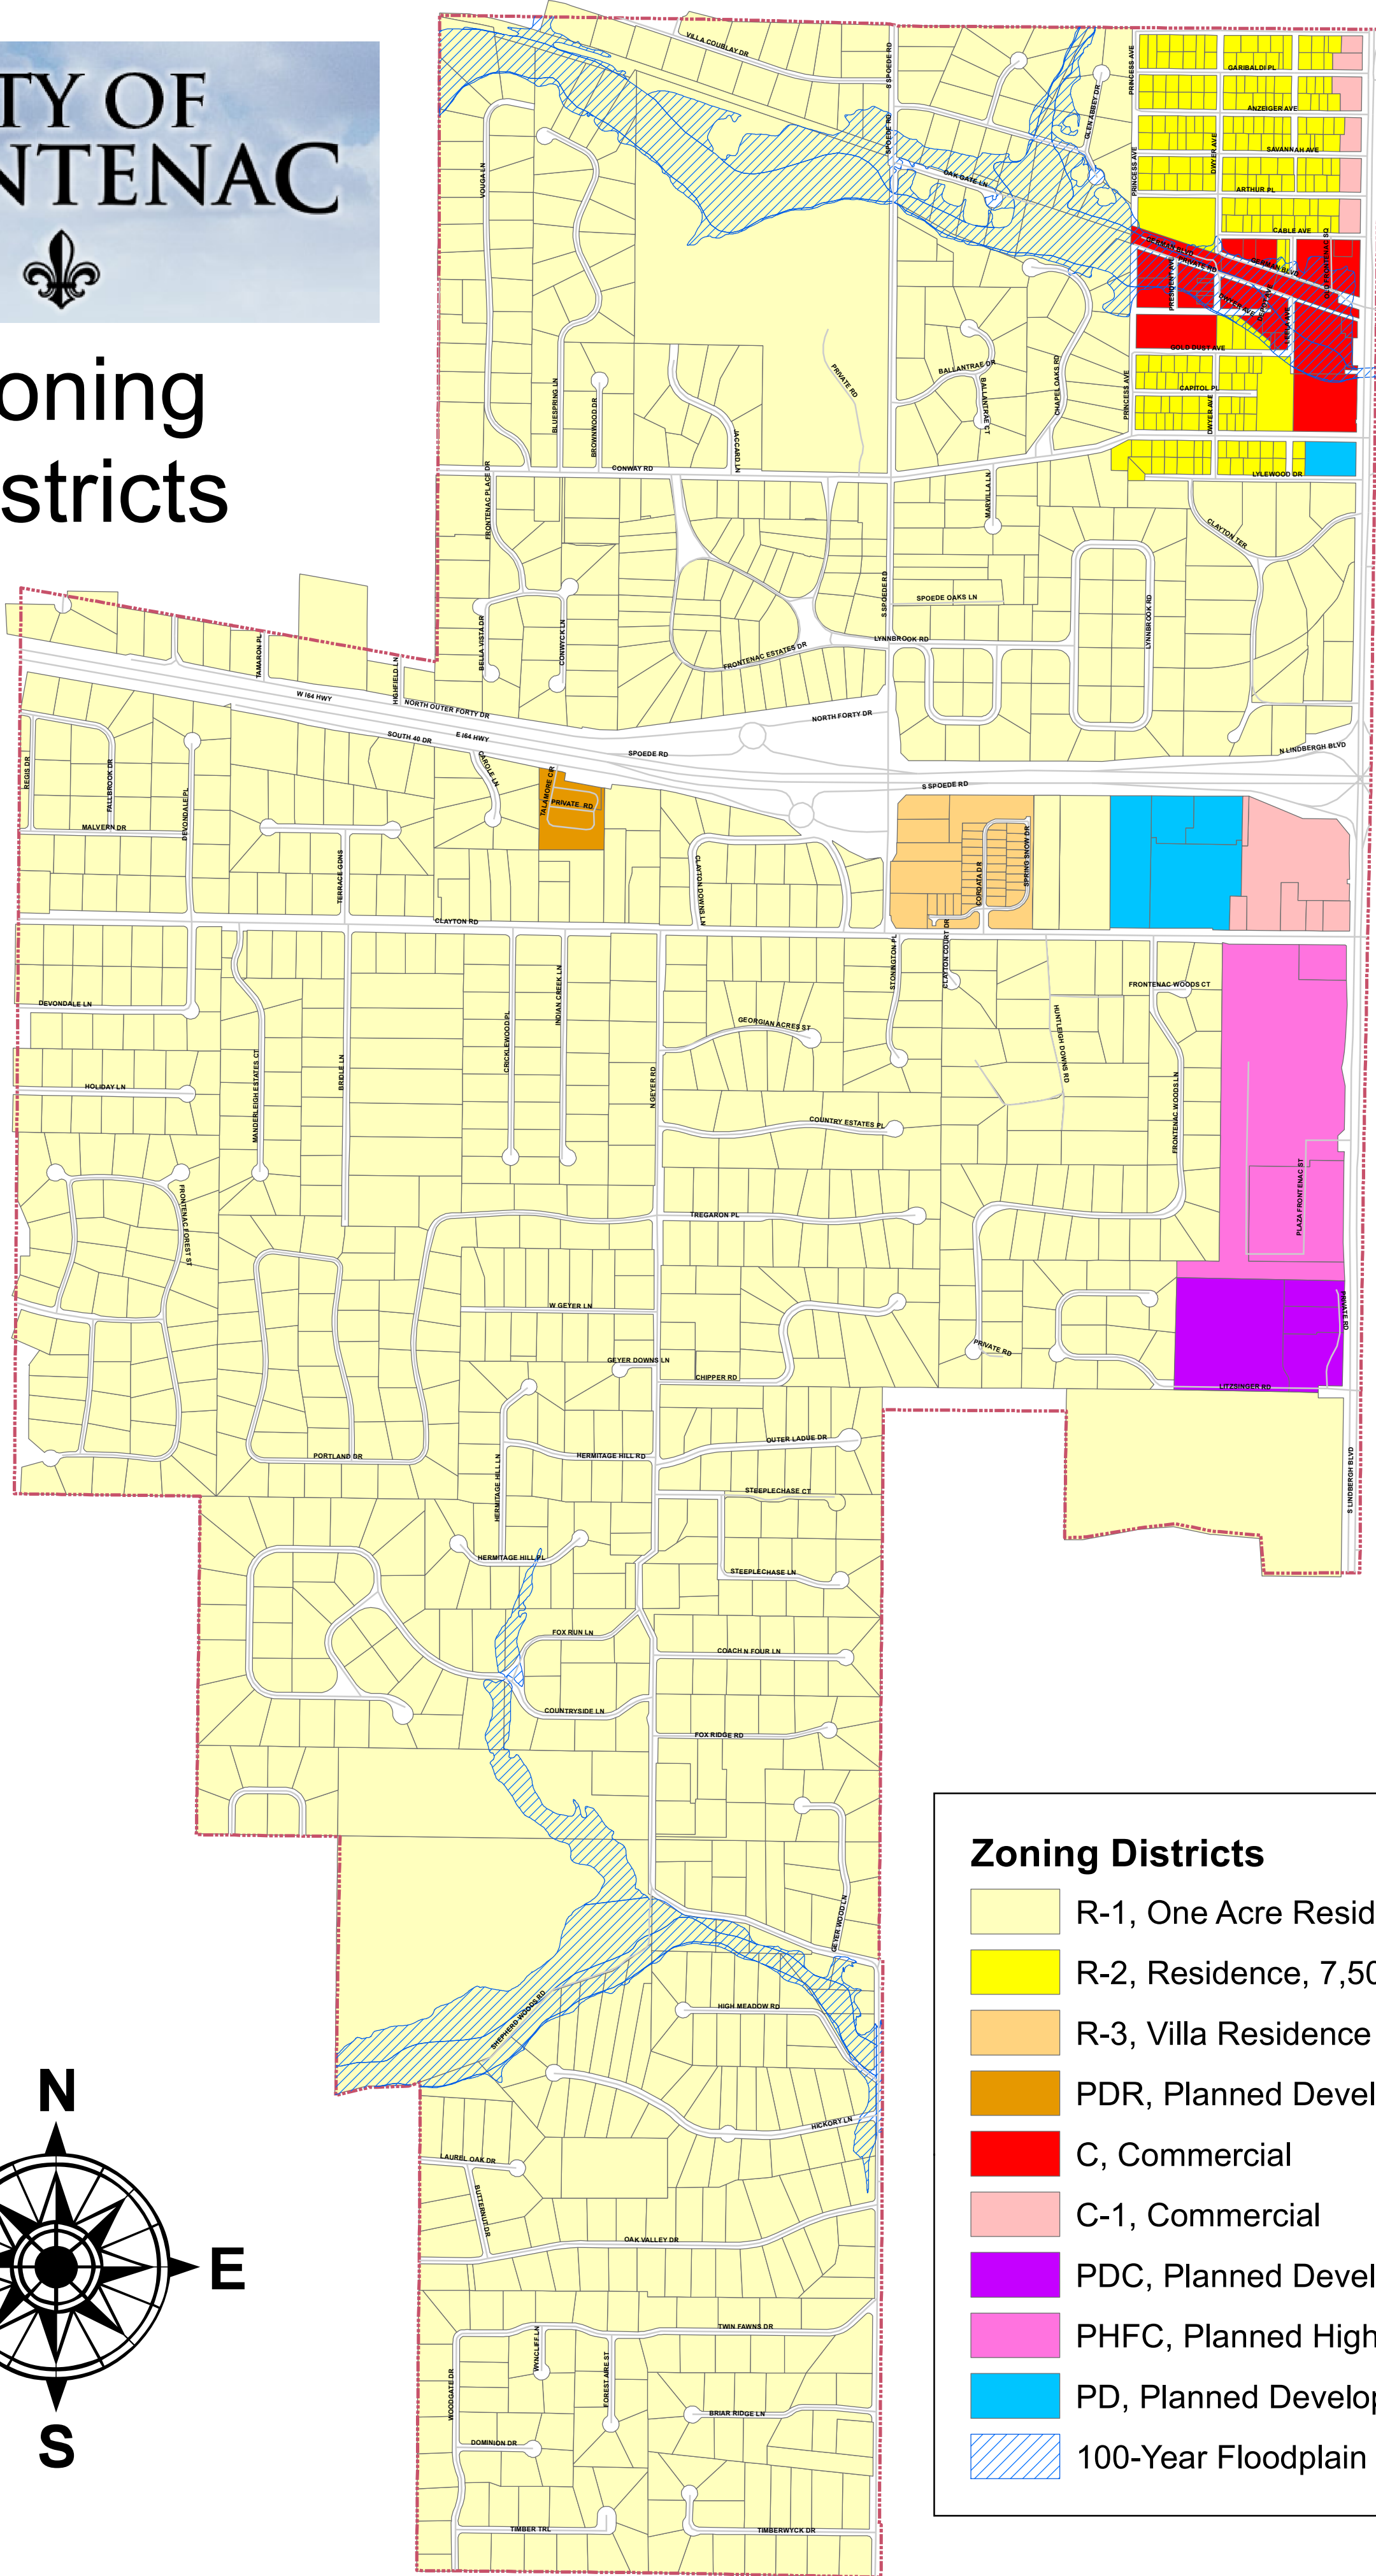

Zoning Districts

- Zoning Districts**
- R-1, One Acre Residence
 - R-2, Residence, 7,500 Sq. Ft.
 - R-3, Villa Residence
 - PDR, Planned Development Residential
 - C, Commercial
 - C-1, Commercial
 - PDC, Planned Development Commercial
 - PHFC, Planned High Fashion Center
 - PD, Planned Development
 - 100-Year Floodplain